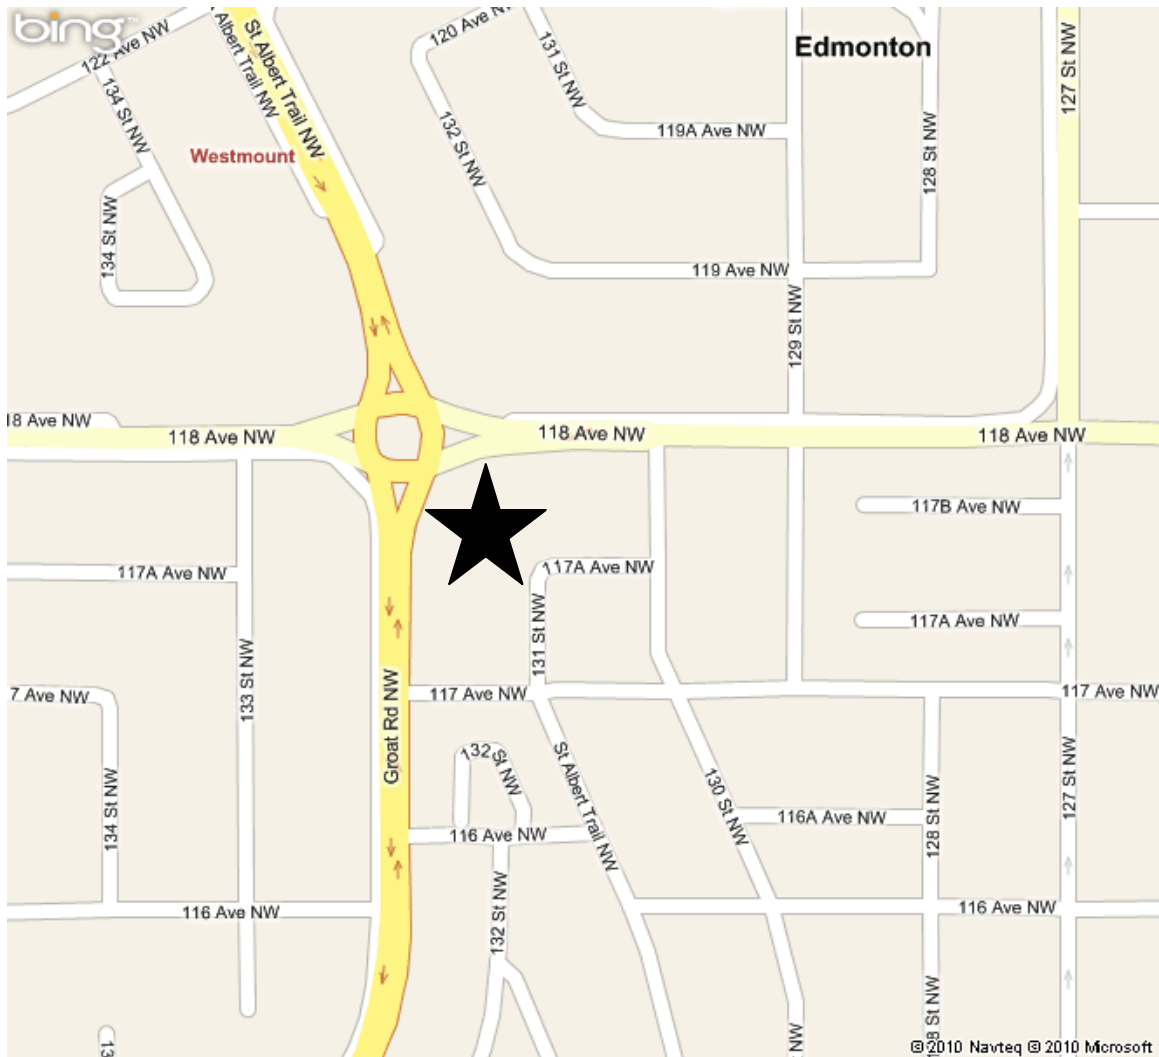

## YWCA YoWoChAs Outdoor Education Centre Map to Summer Camp Stop

**We meet at the Percy Page Centre: 11769 Groat Road in Edmonton**

Our buses will meet in the north east corner of the parking lot, near Tim Horton's. You may only access the Percy Page Centre parking lot going east on 118 Ave or north on Groat road.