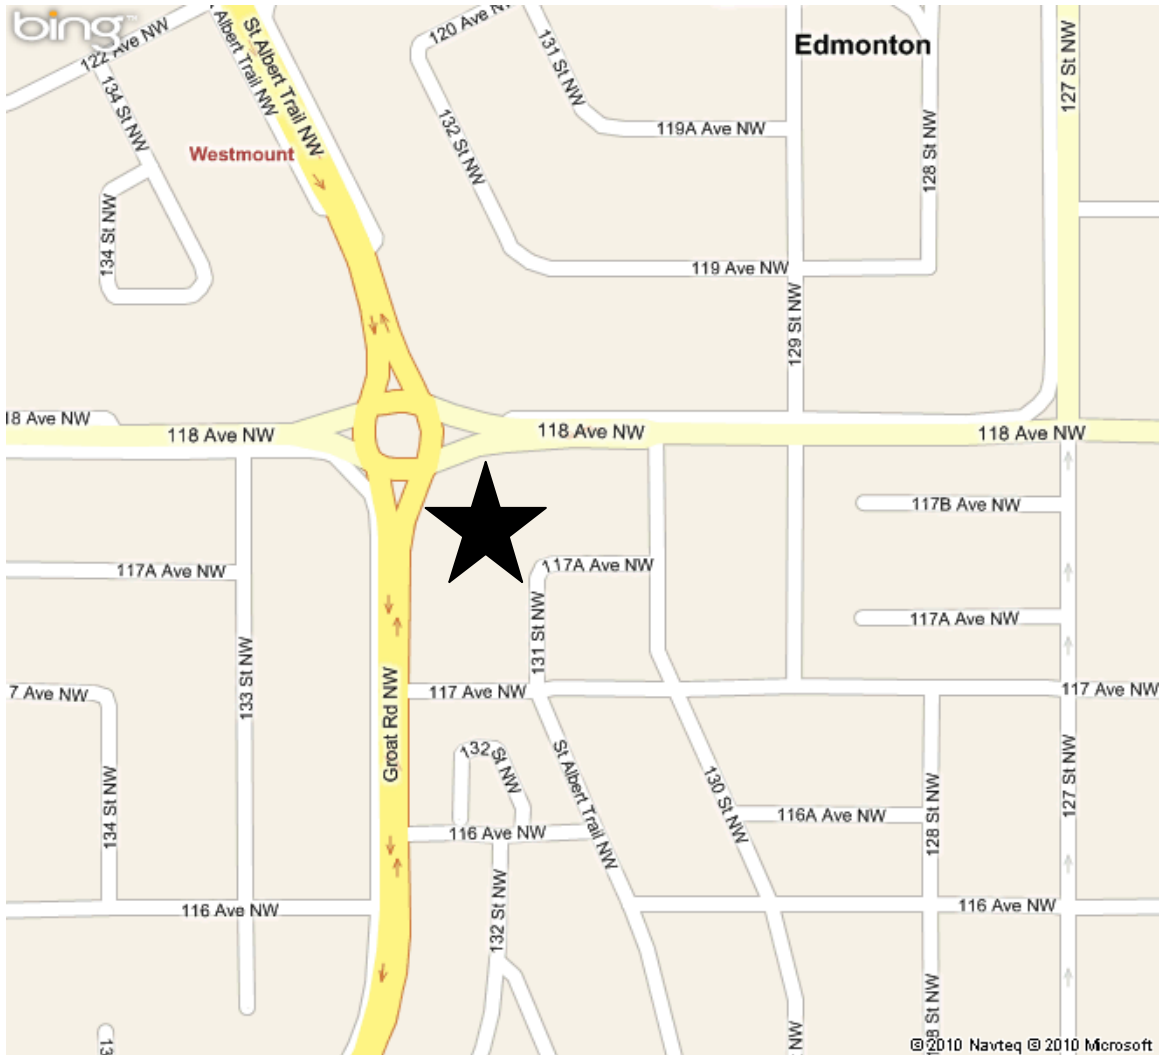

## YWCA YoWoChAs Outdoor Education Centre Map to Summer Camp Stop

**We meet at the Percy Page Centre: 11769 Groat Road in Edmonton**

Our buses will meet in the north east corner of the parking lot, near Tim Horten's. You may only access the Percy Page Centre parking lot going east on 118 Ave or north on Groat road.